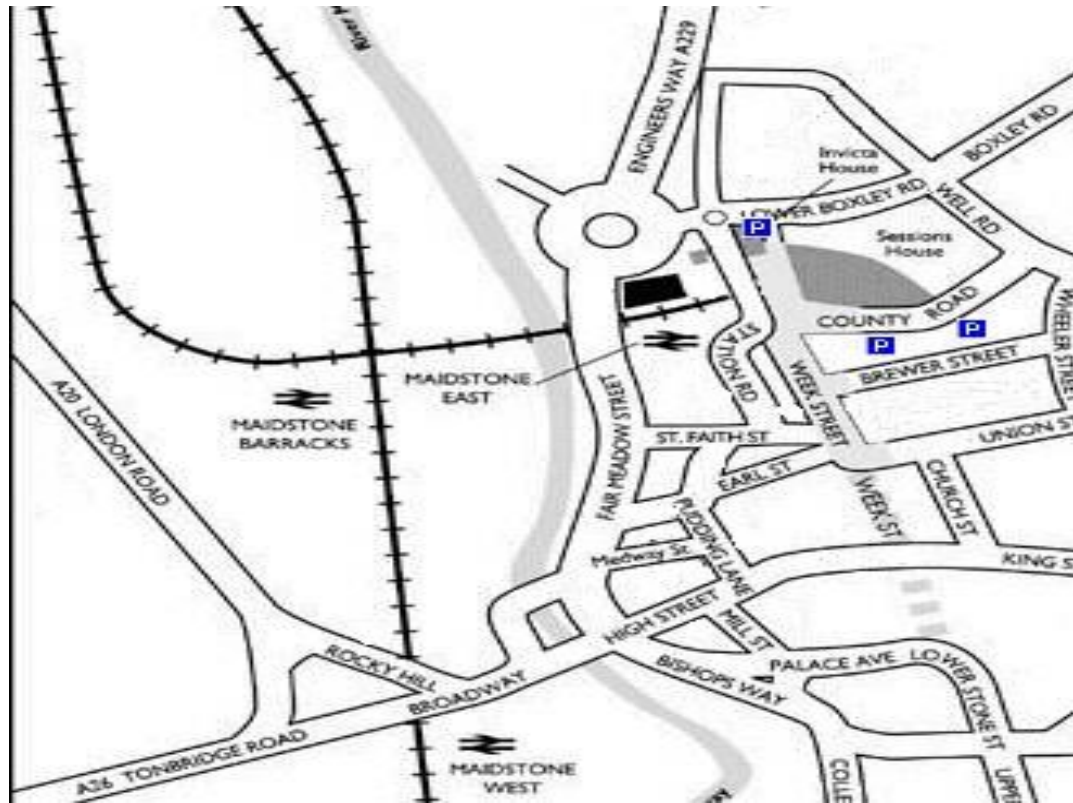

Maidstone East Railway Station Car Park: This is a few minutes walk away

Old royal mail car park: This is a few minutes walk away

Fremlin Walk Car Park:

This is a few minutes walk away

All Other Car Parks:

Coach:

A coach service from London Victoria to Maidstone. For timetable call National Express visit [National Express](#).

Sessions House / County Hall:

County Hall offices are opposite Maidstone East Station. Maidstone Barracks and Maidstone West Stations are also within walking distance.

Reception will be able to assist you on how to get to the Lecture Theatre.

Map of Maidstone Town Centre:

'P' (blue boxes) indicates some of the car parking adjacent to County Hall.
Please see below.

Contact Details: