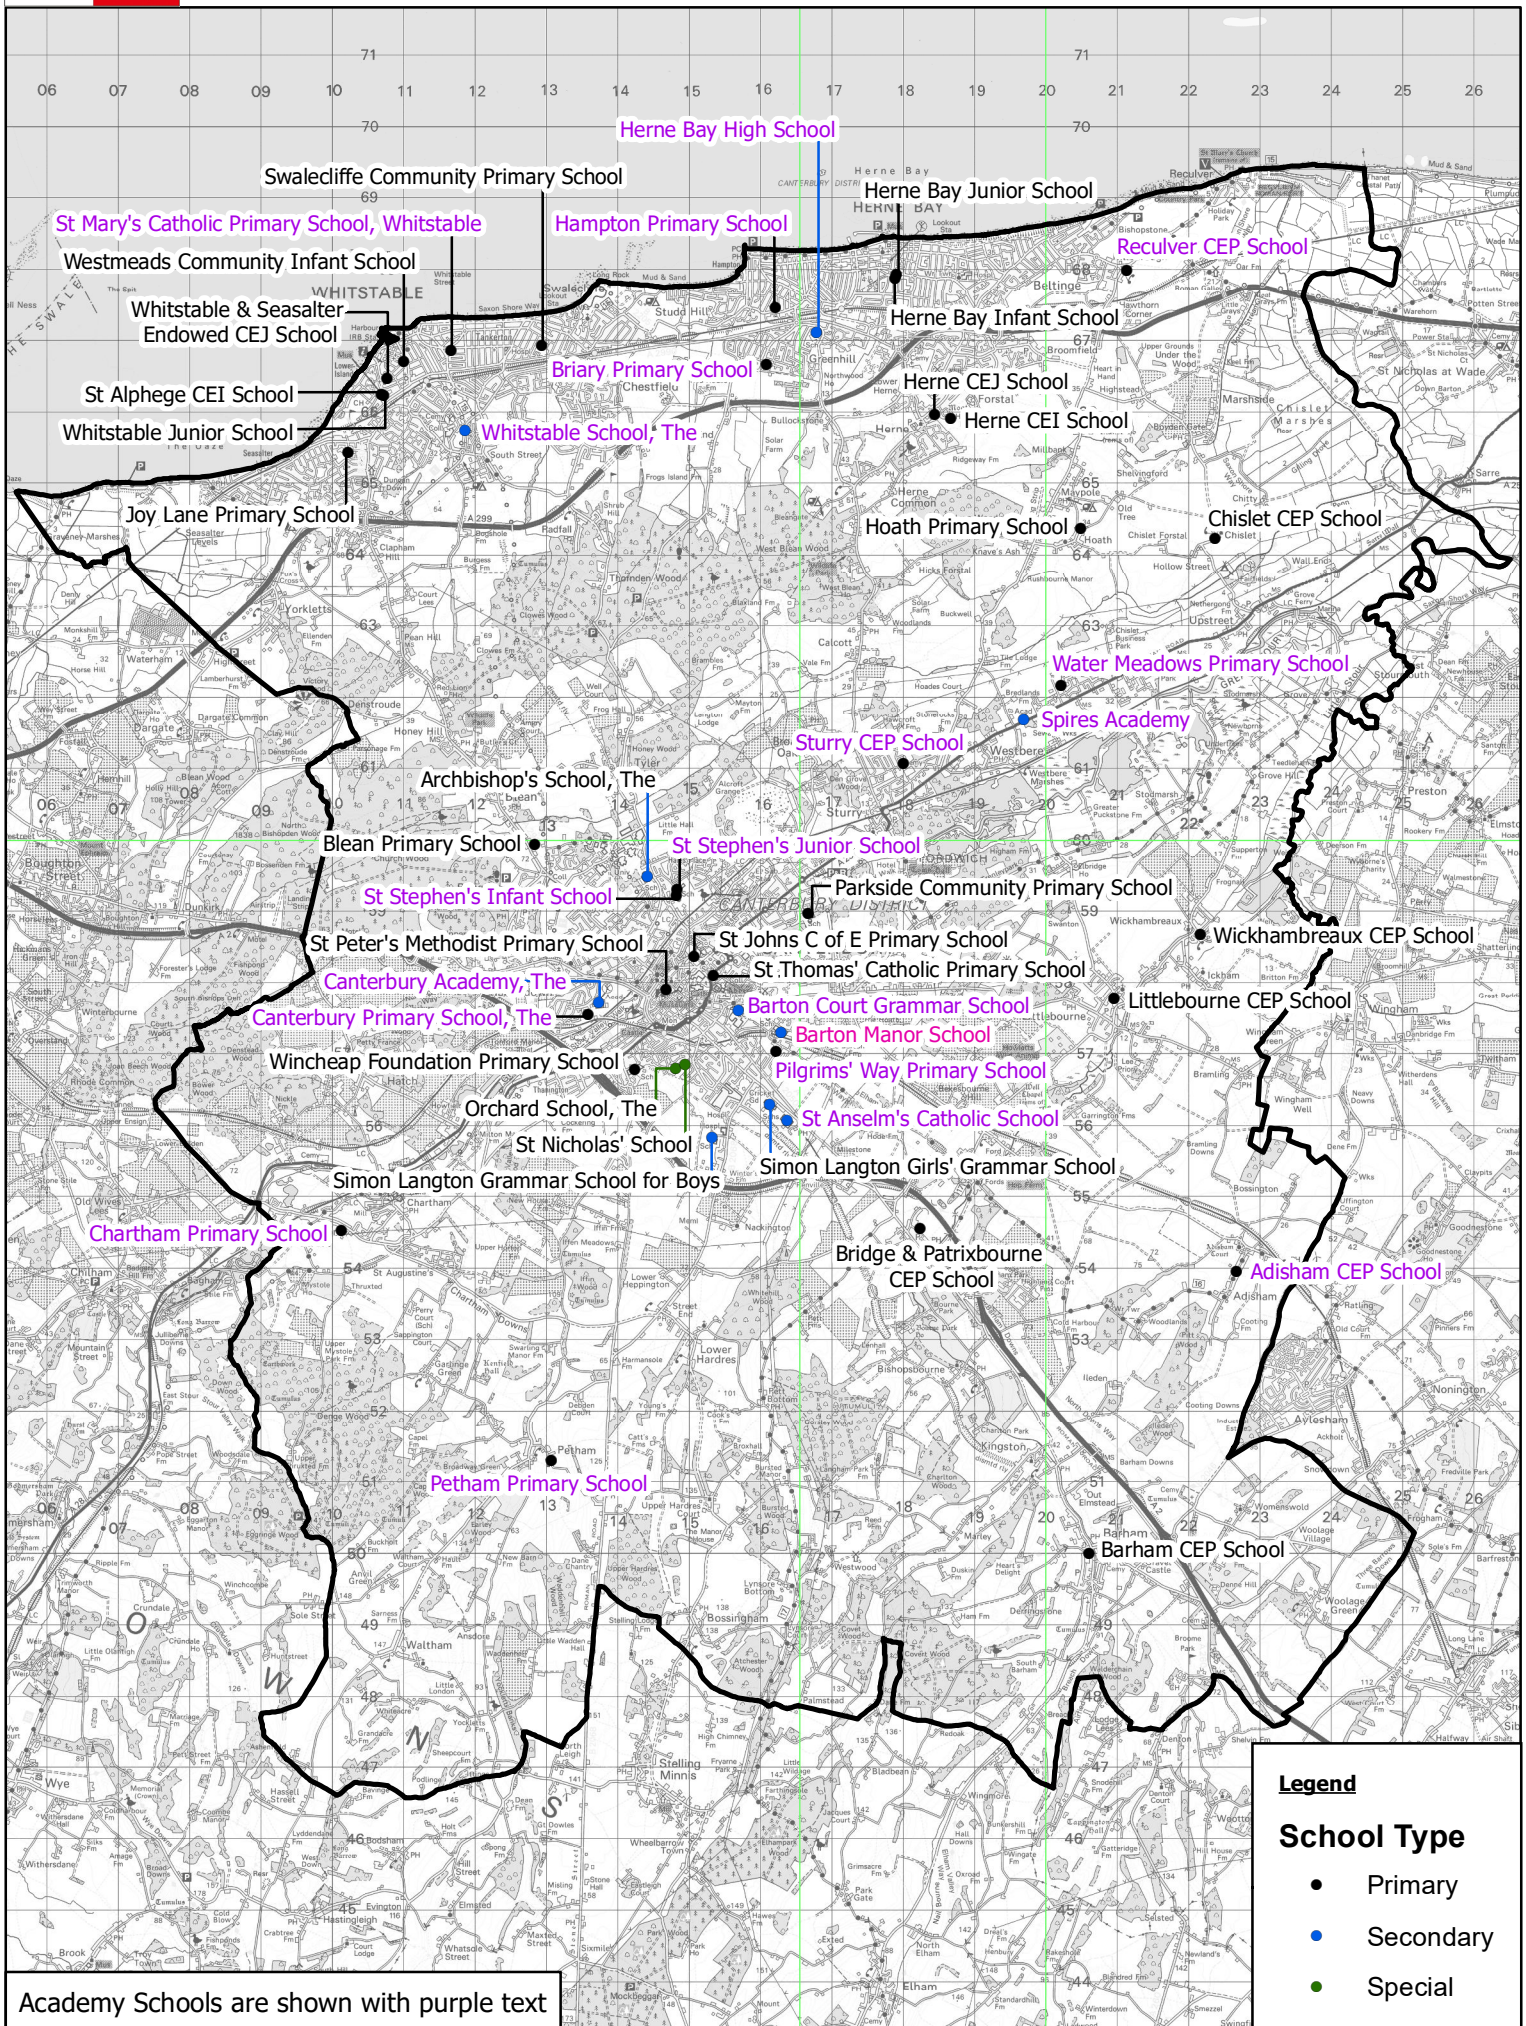

Schools in Canterbury District

Academy Schools are shown with purple text

Legend

School Type

- Primary
- Secondary
- Special