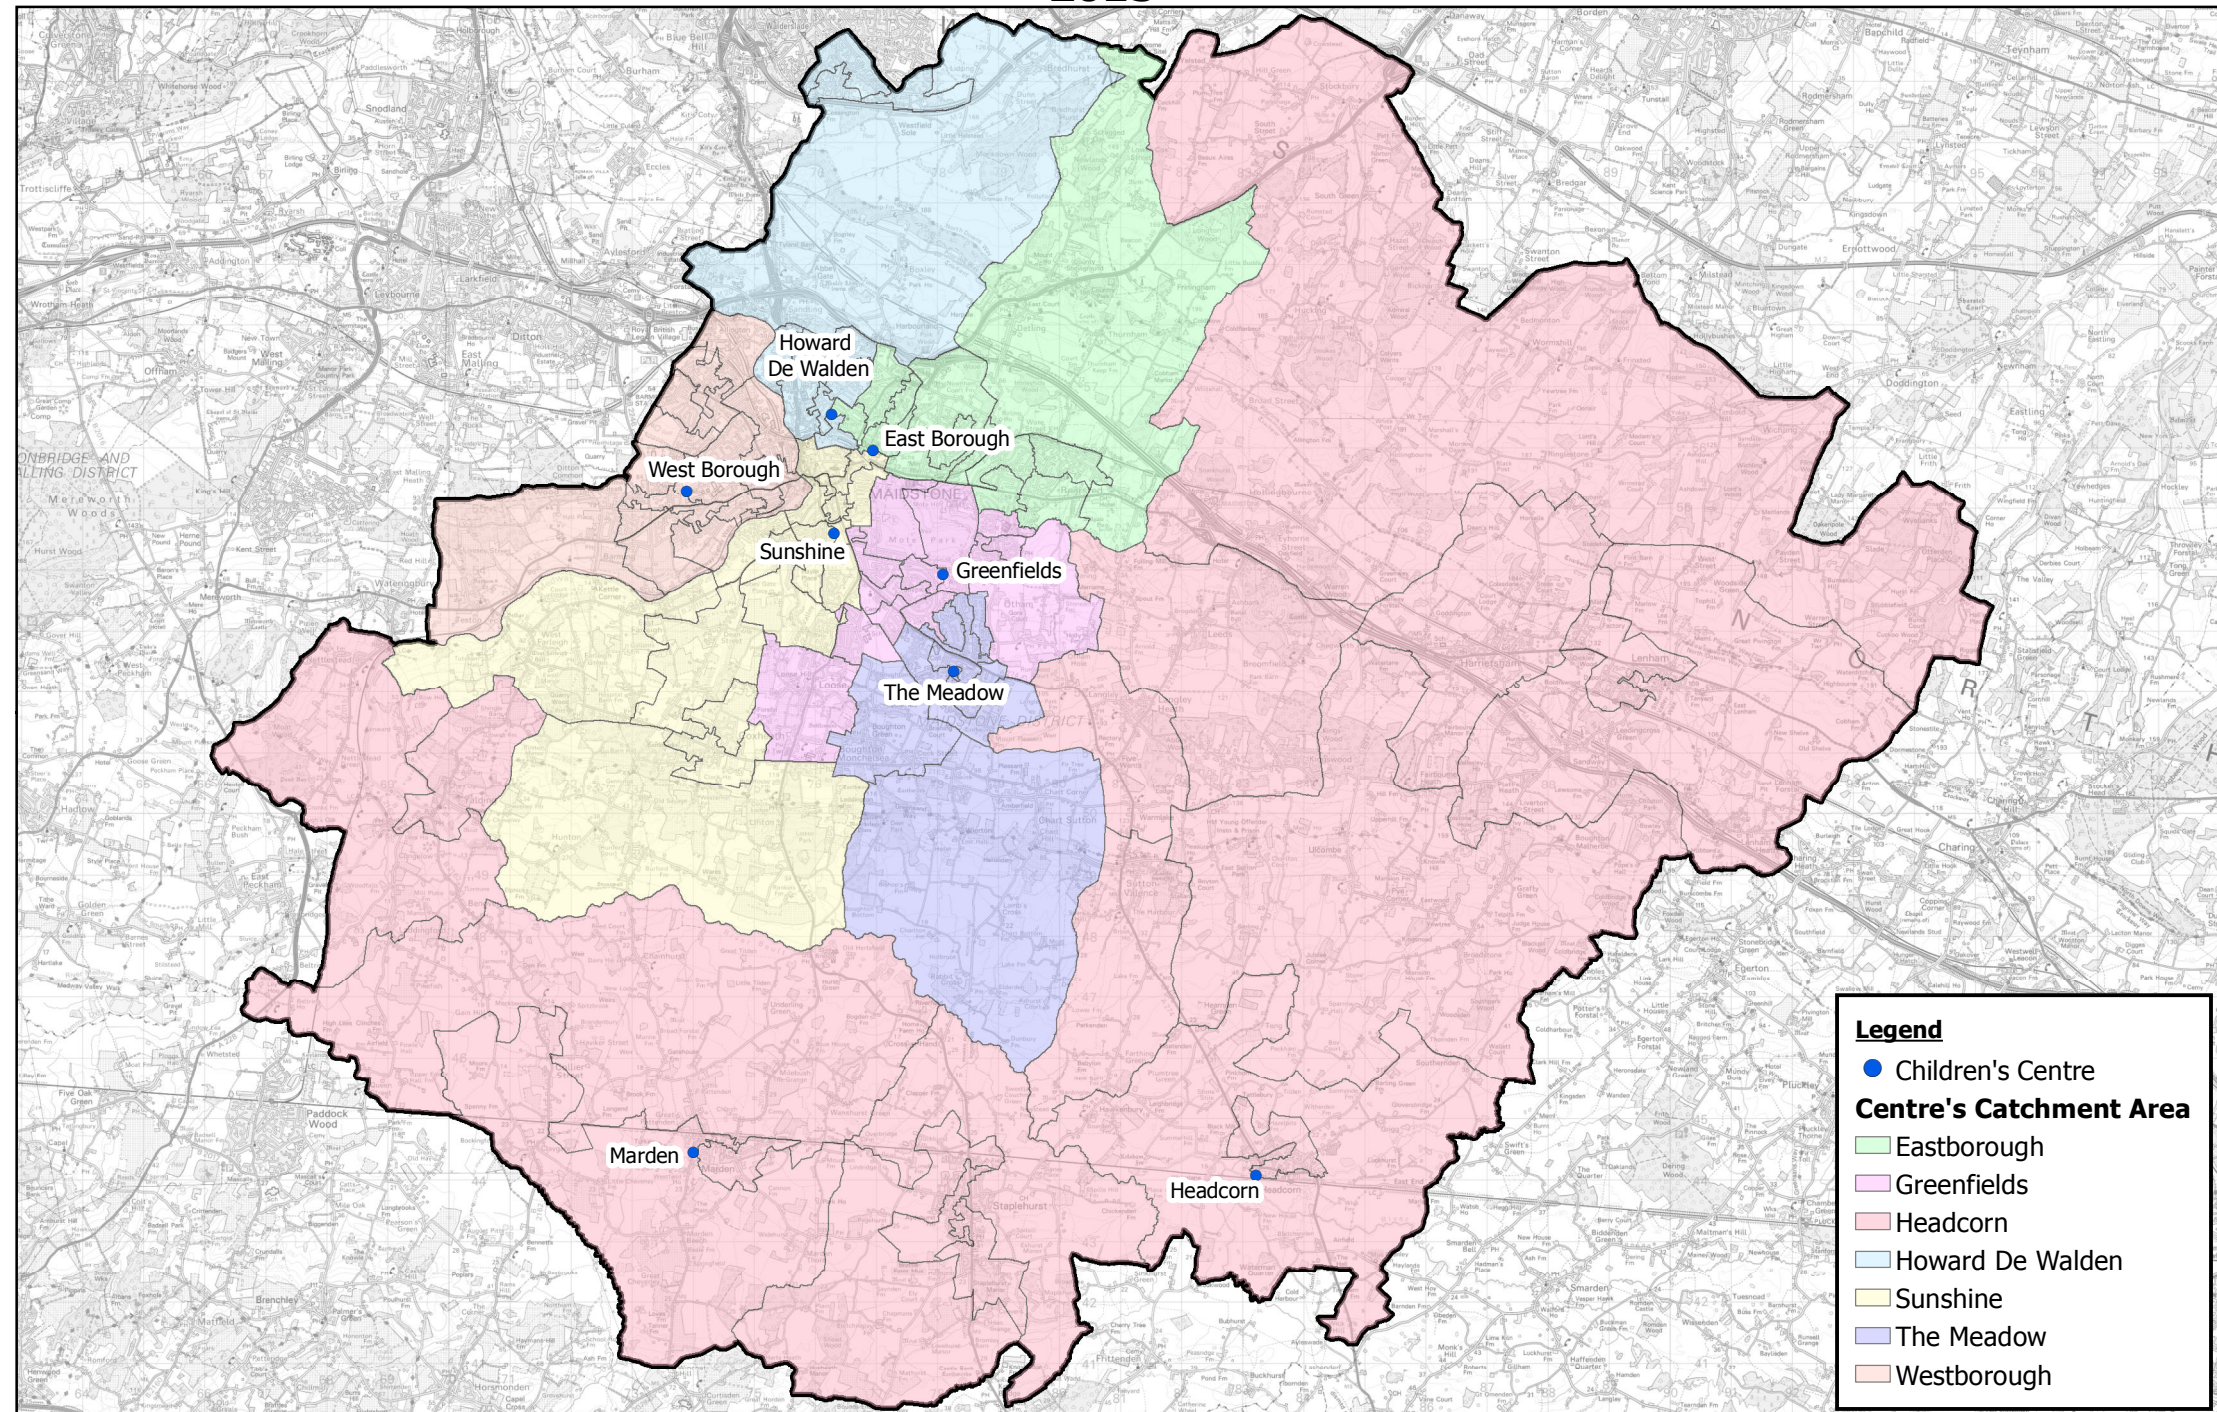

Children's Centres In Maidstone District 2015

Legend

- Children's Centre
- Centre's Catchment Area**
- Eastborough
- Greenfields
- Headcorn
- Howard De Walden
- Sunshine
- The Meadow
- Westborough