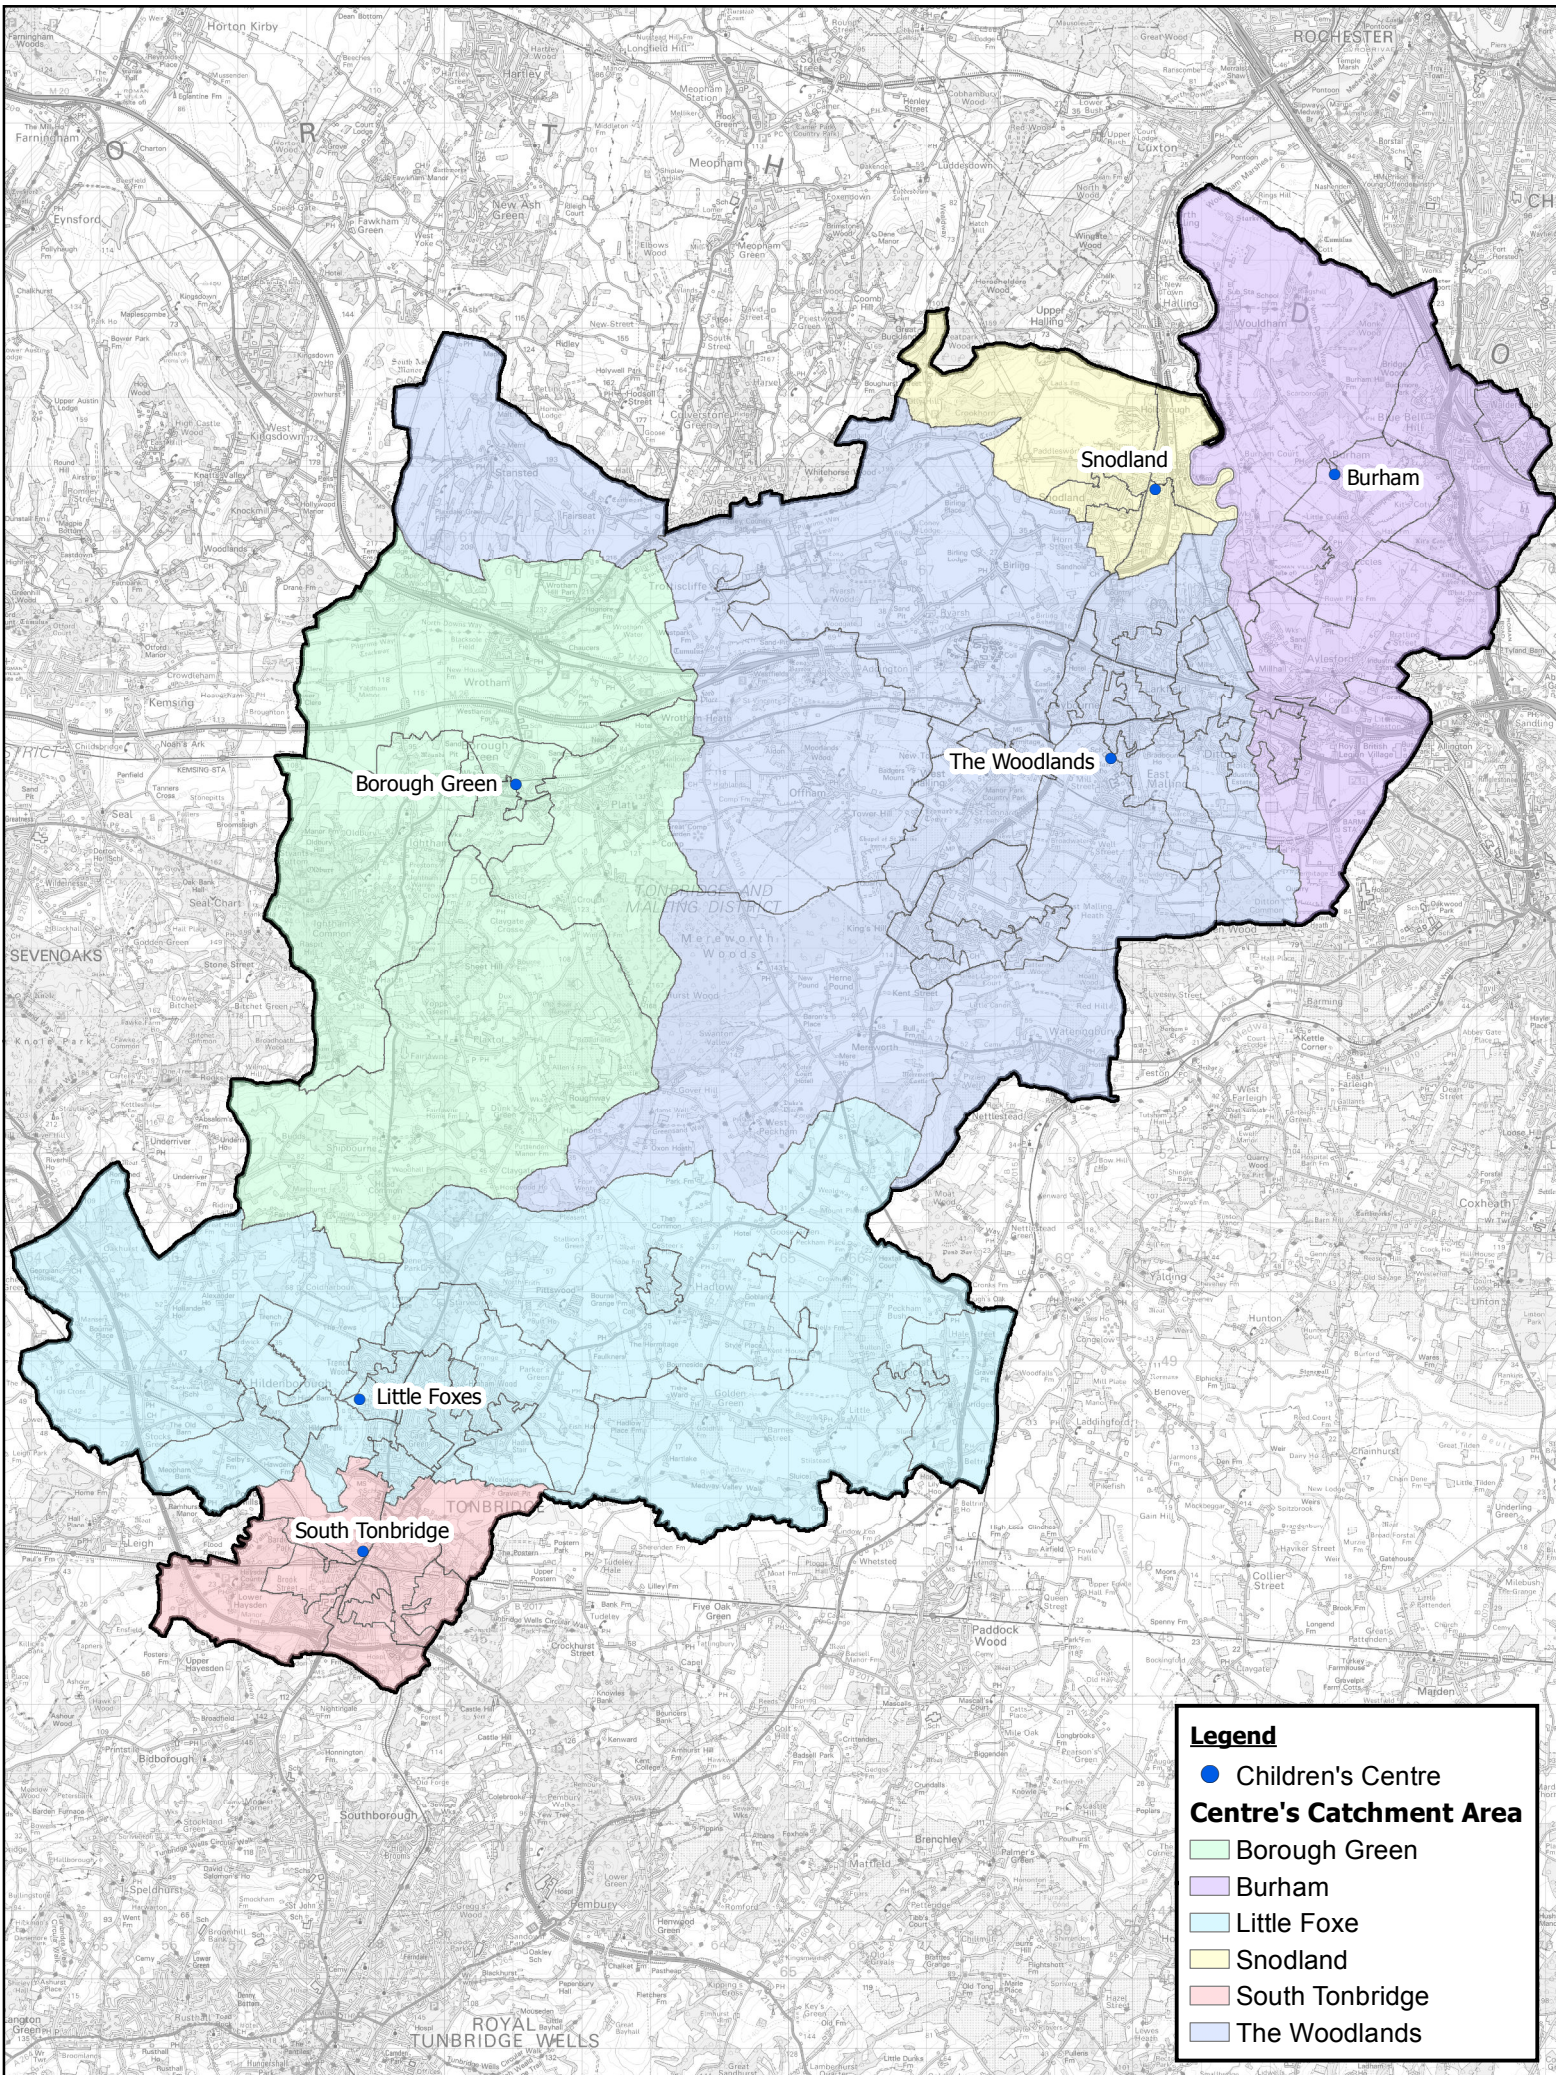

Children's Centres In Tonbridge & Malling District 2015

Legend

- Children's Centre
- Centre's Catchment Area**
- Borough Green
- Burham
- Little Foxe
- Snodland
- South Tonbridge
- The Woodlands