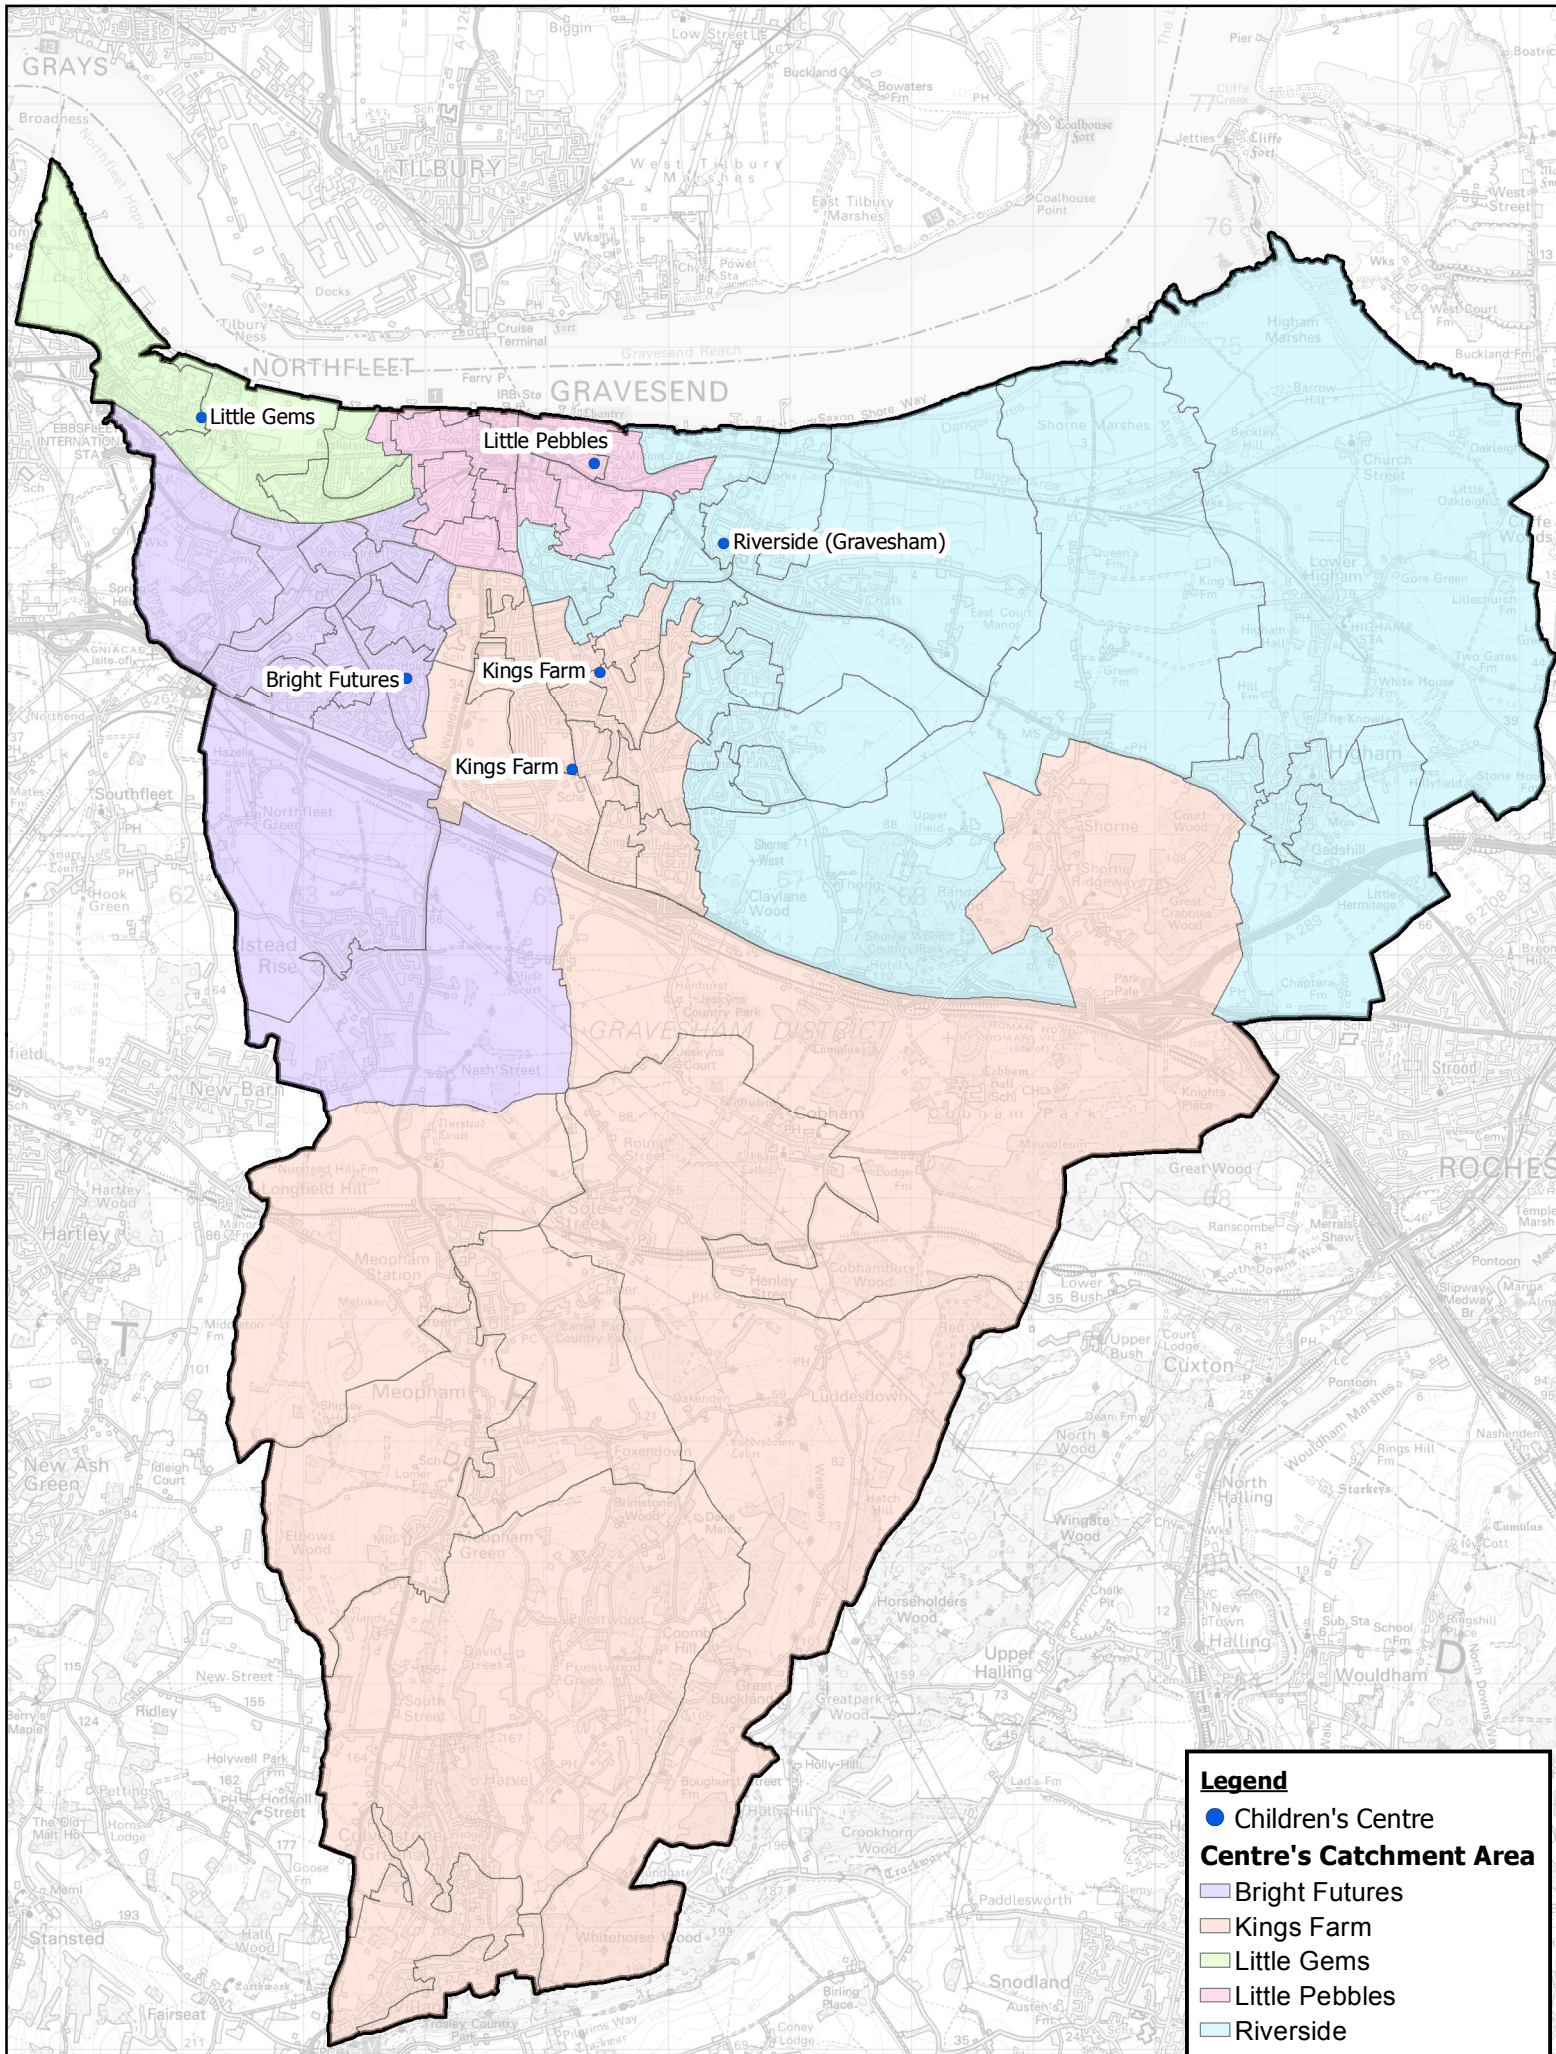

Children's Centres In Gravesham District 2015

Legend

- Children's Centre
- Centre's Catchment Area**
- Bright Futures
- Kings Farm
- Little Gems
- Little Pebbles
- Riverside