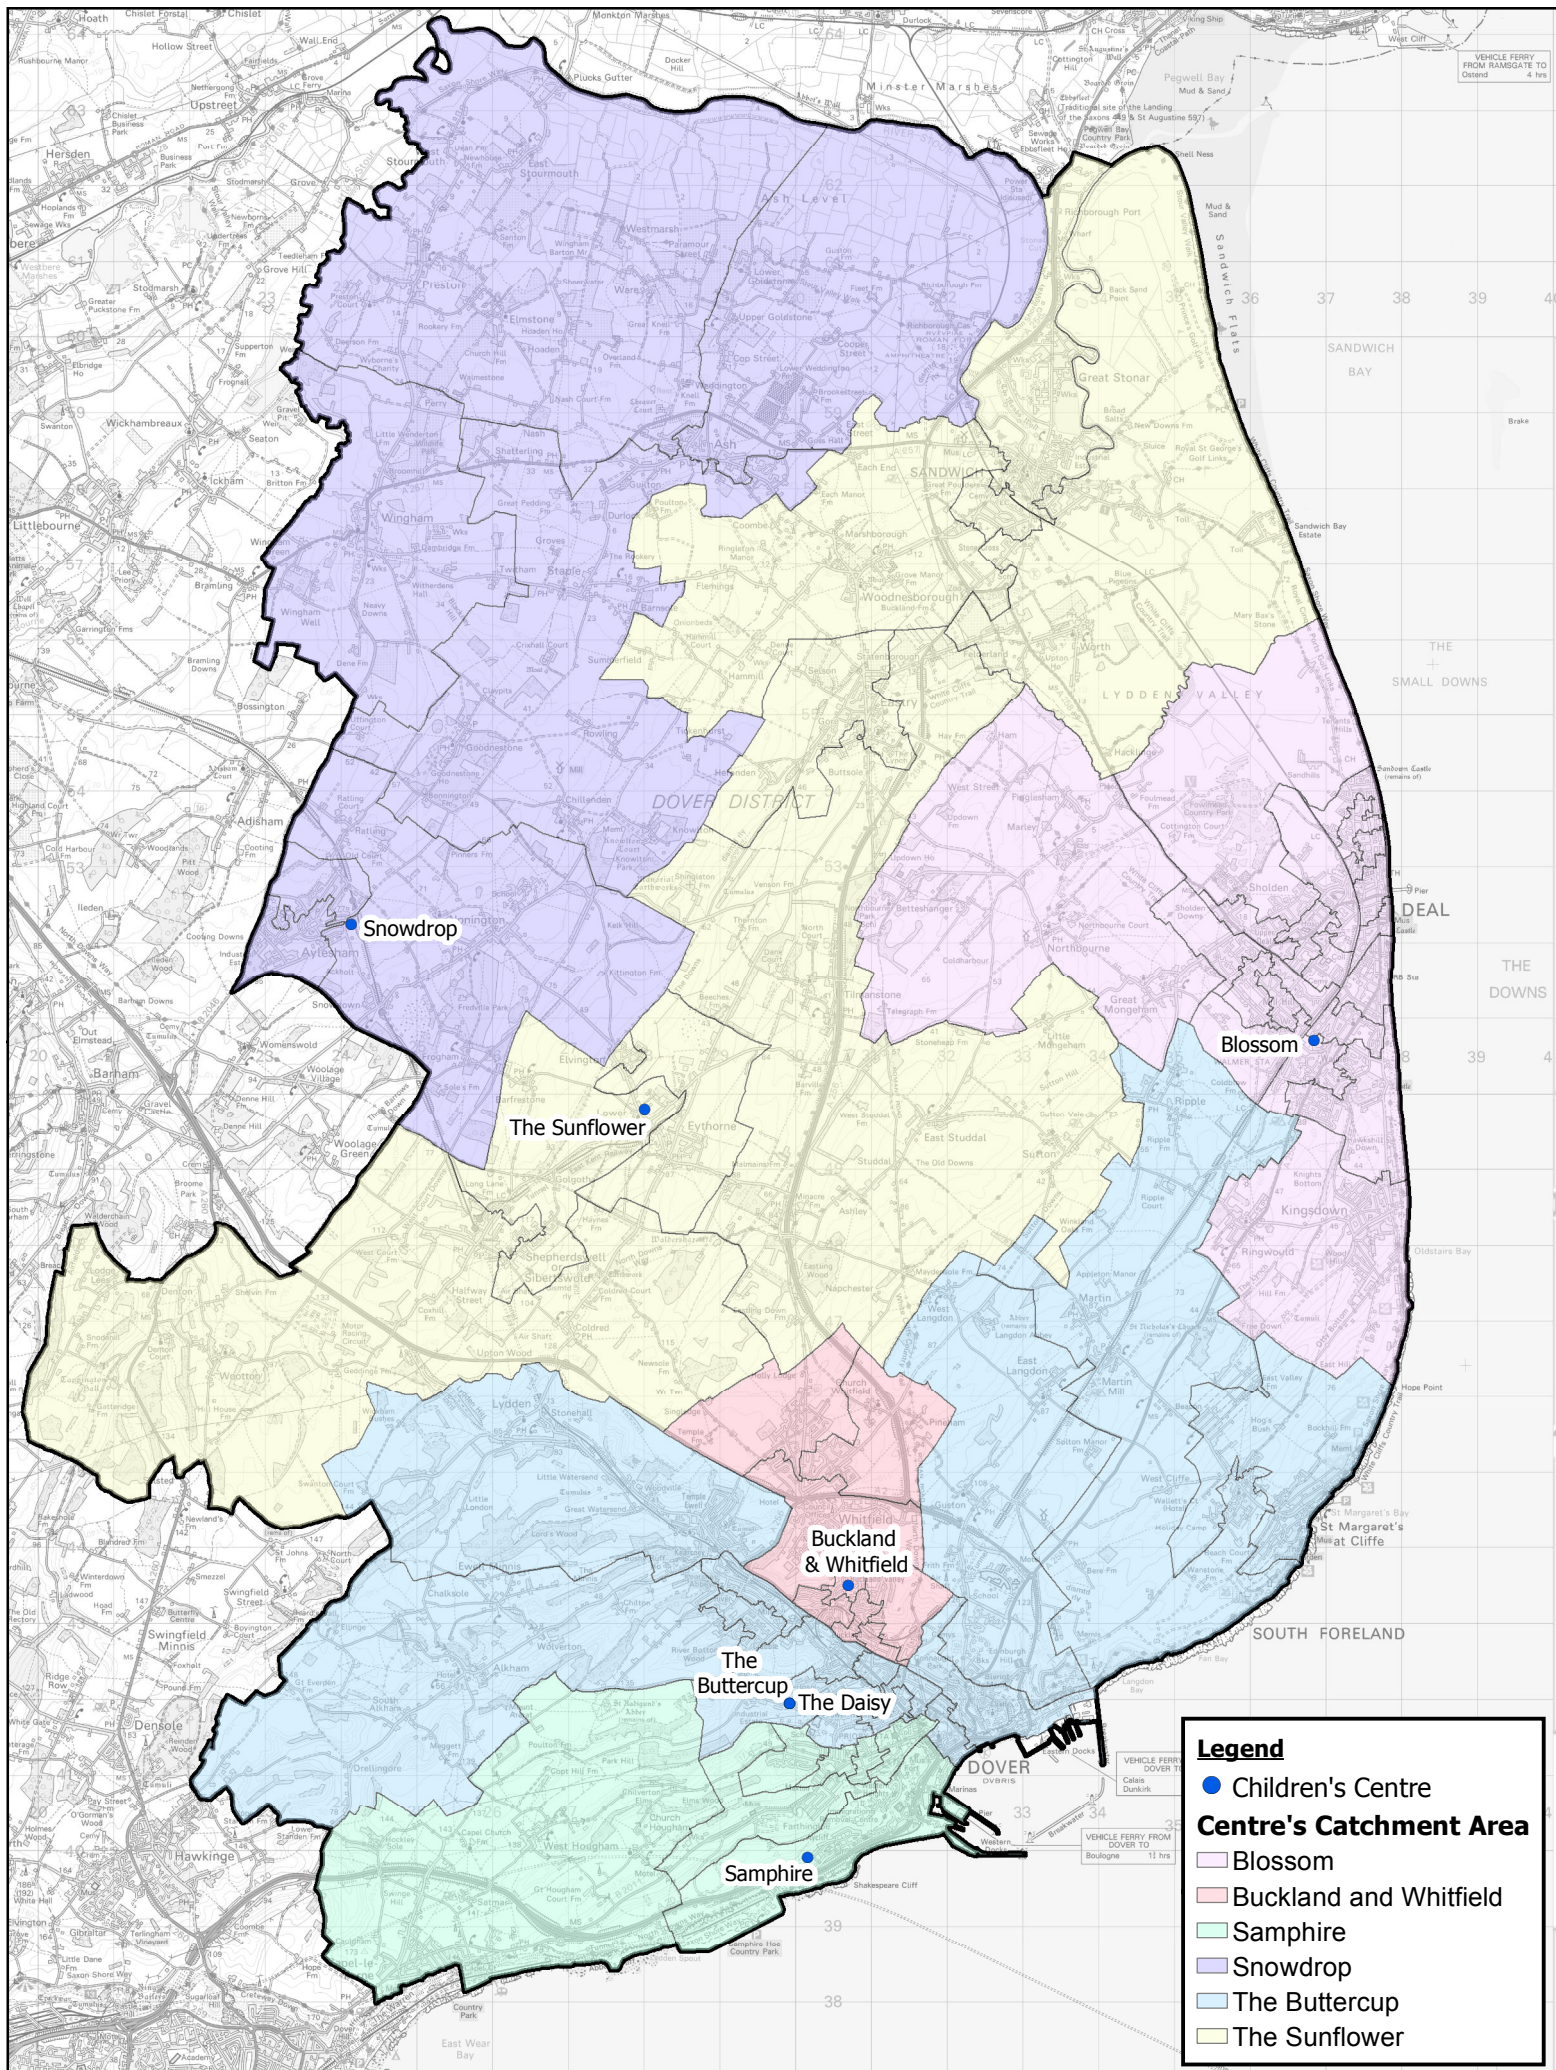

# Children's Centres In Dover District 2015

**Legend**

- Children's Centre
- Centre's Catchment Area**
- Blossom
- Buckland and Whitfield
- Samphire
- Snowdrop
- The Buttercup
- The Sunflower