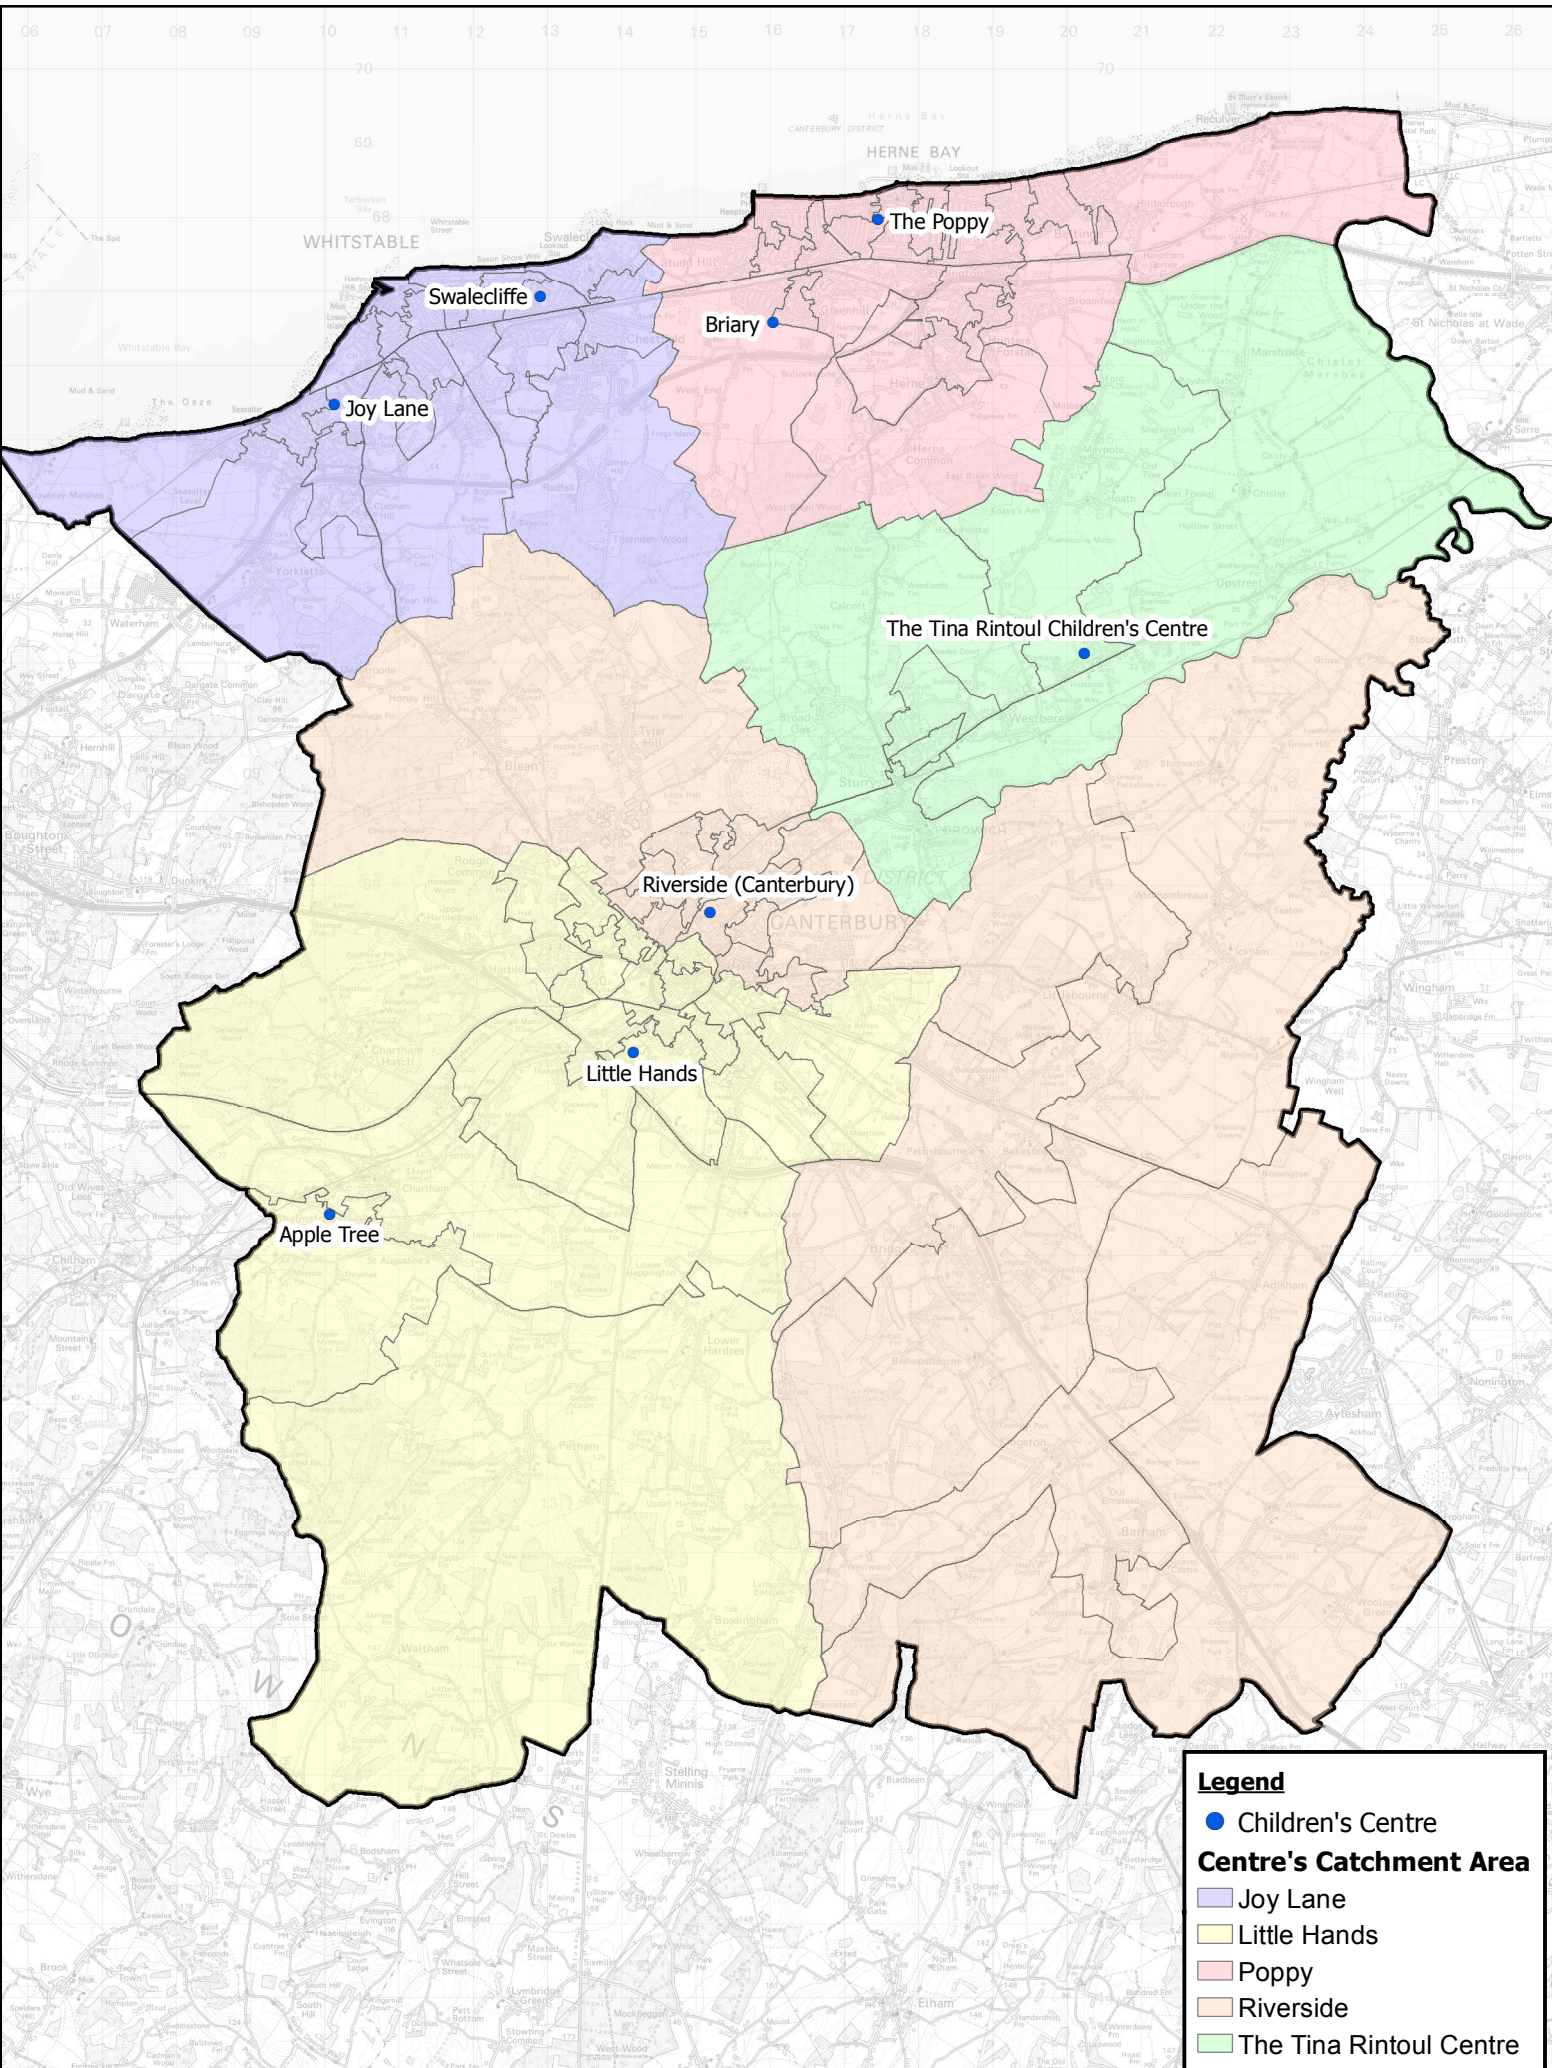

Children's Centres In Canterbury District 2015

Legend

- Children's Centre
- Centre's Catchment Area
- Joy Lane
- Little Hands
- Poppy
- Riverside
- The Tina Rintoul Centre