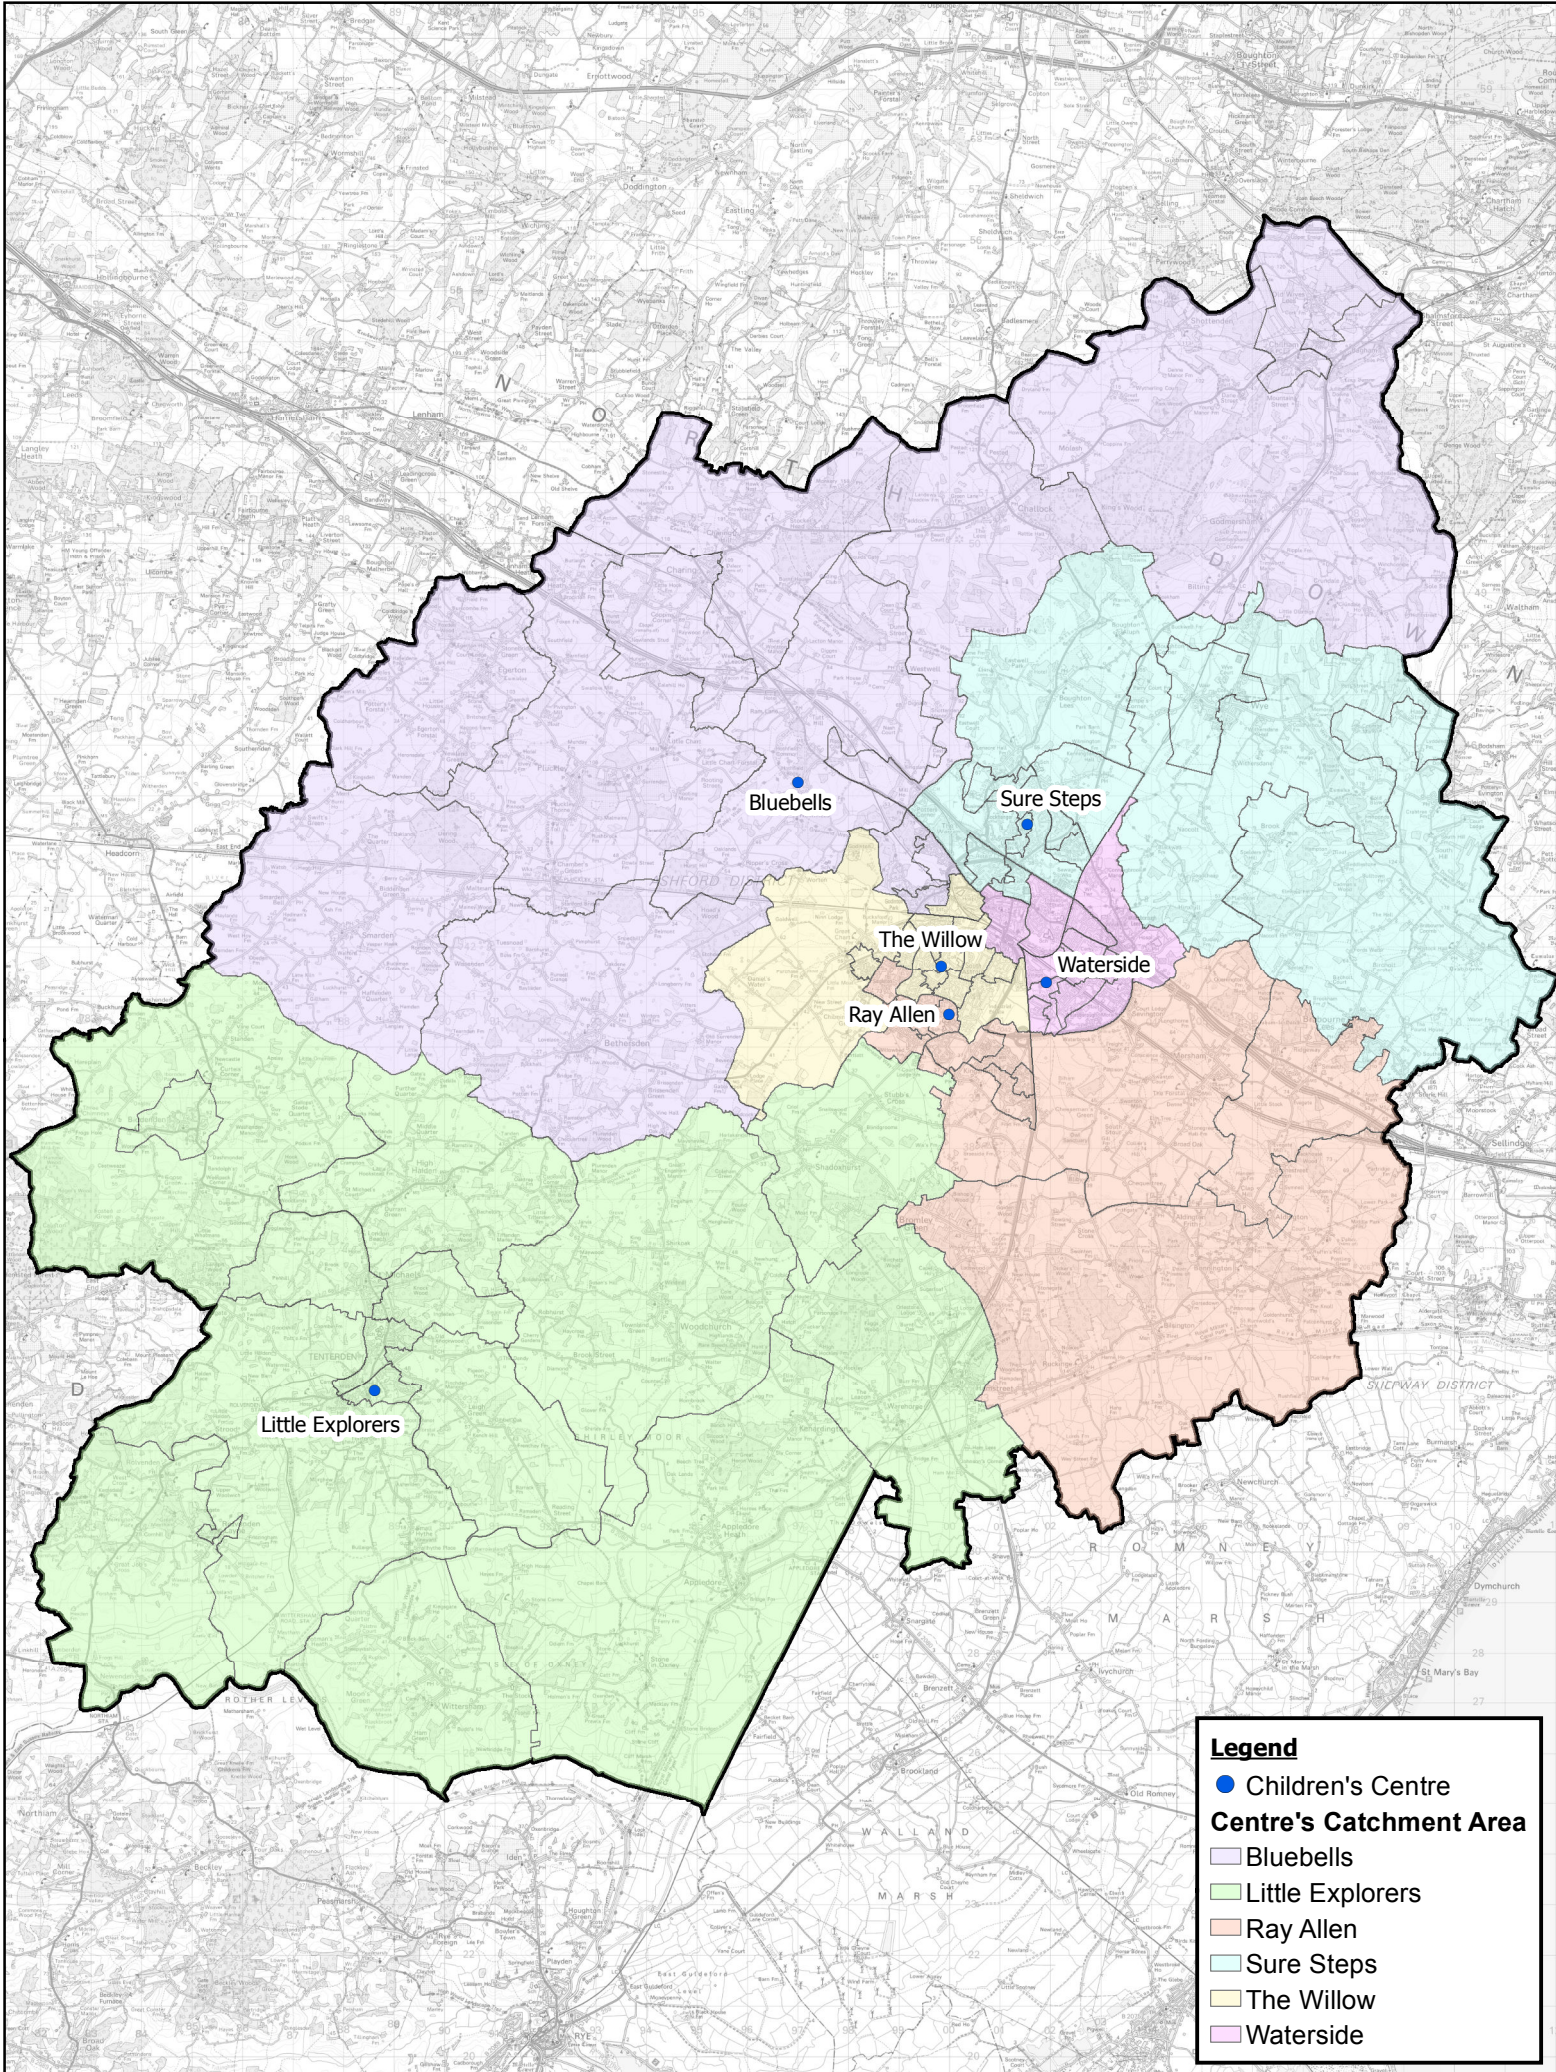

Children's Centres In Ashford District 2015

Legend

- Children's Centre
- Centre's Catchment Area
 - Bluebells
 - Little Explorers
 - Ray Allen
 - Sure Steps
 - The Willow
 - Waterside