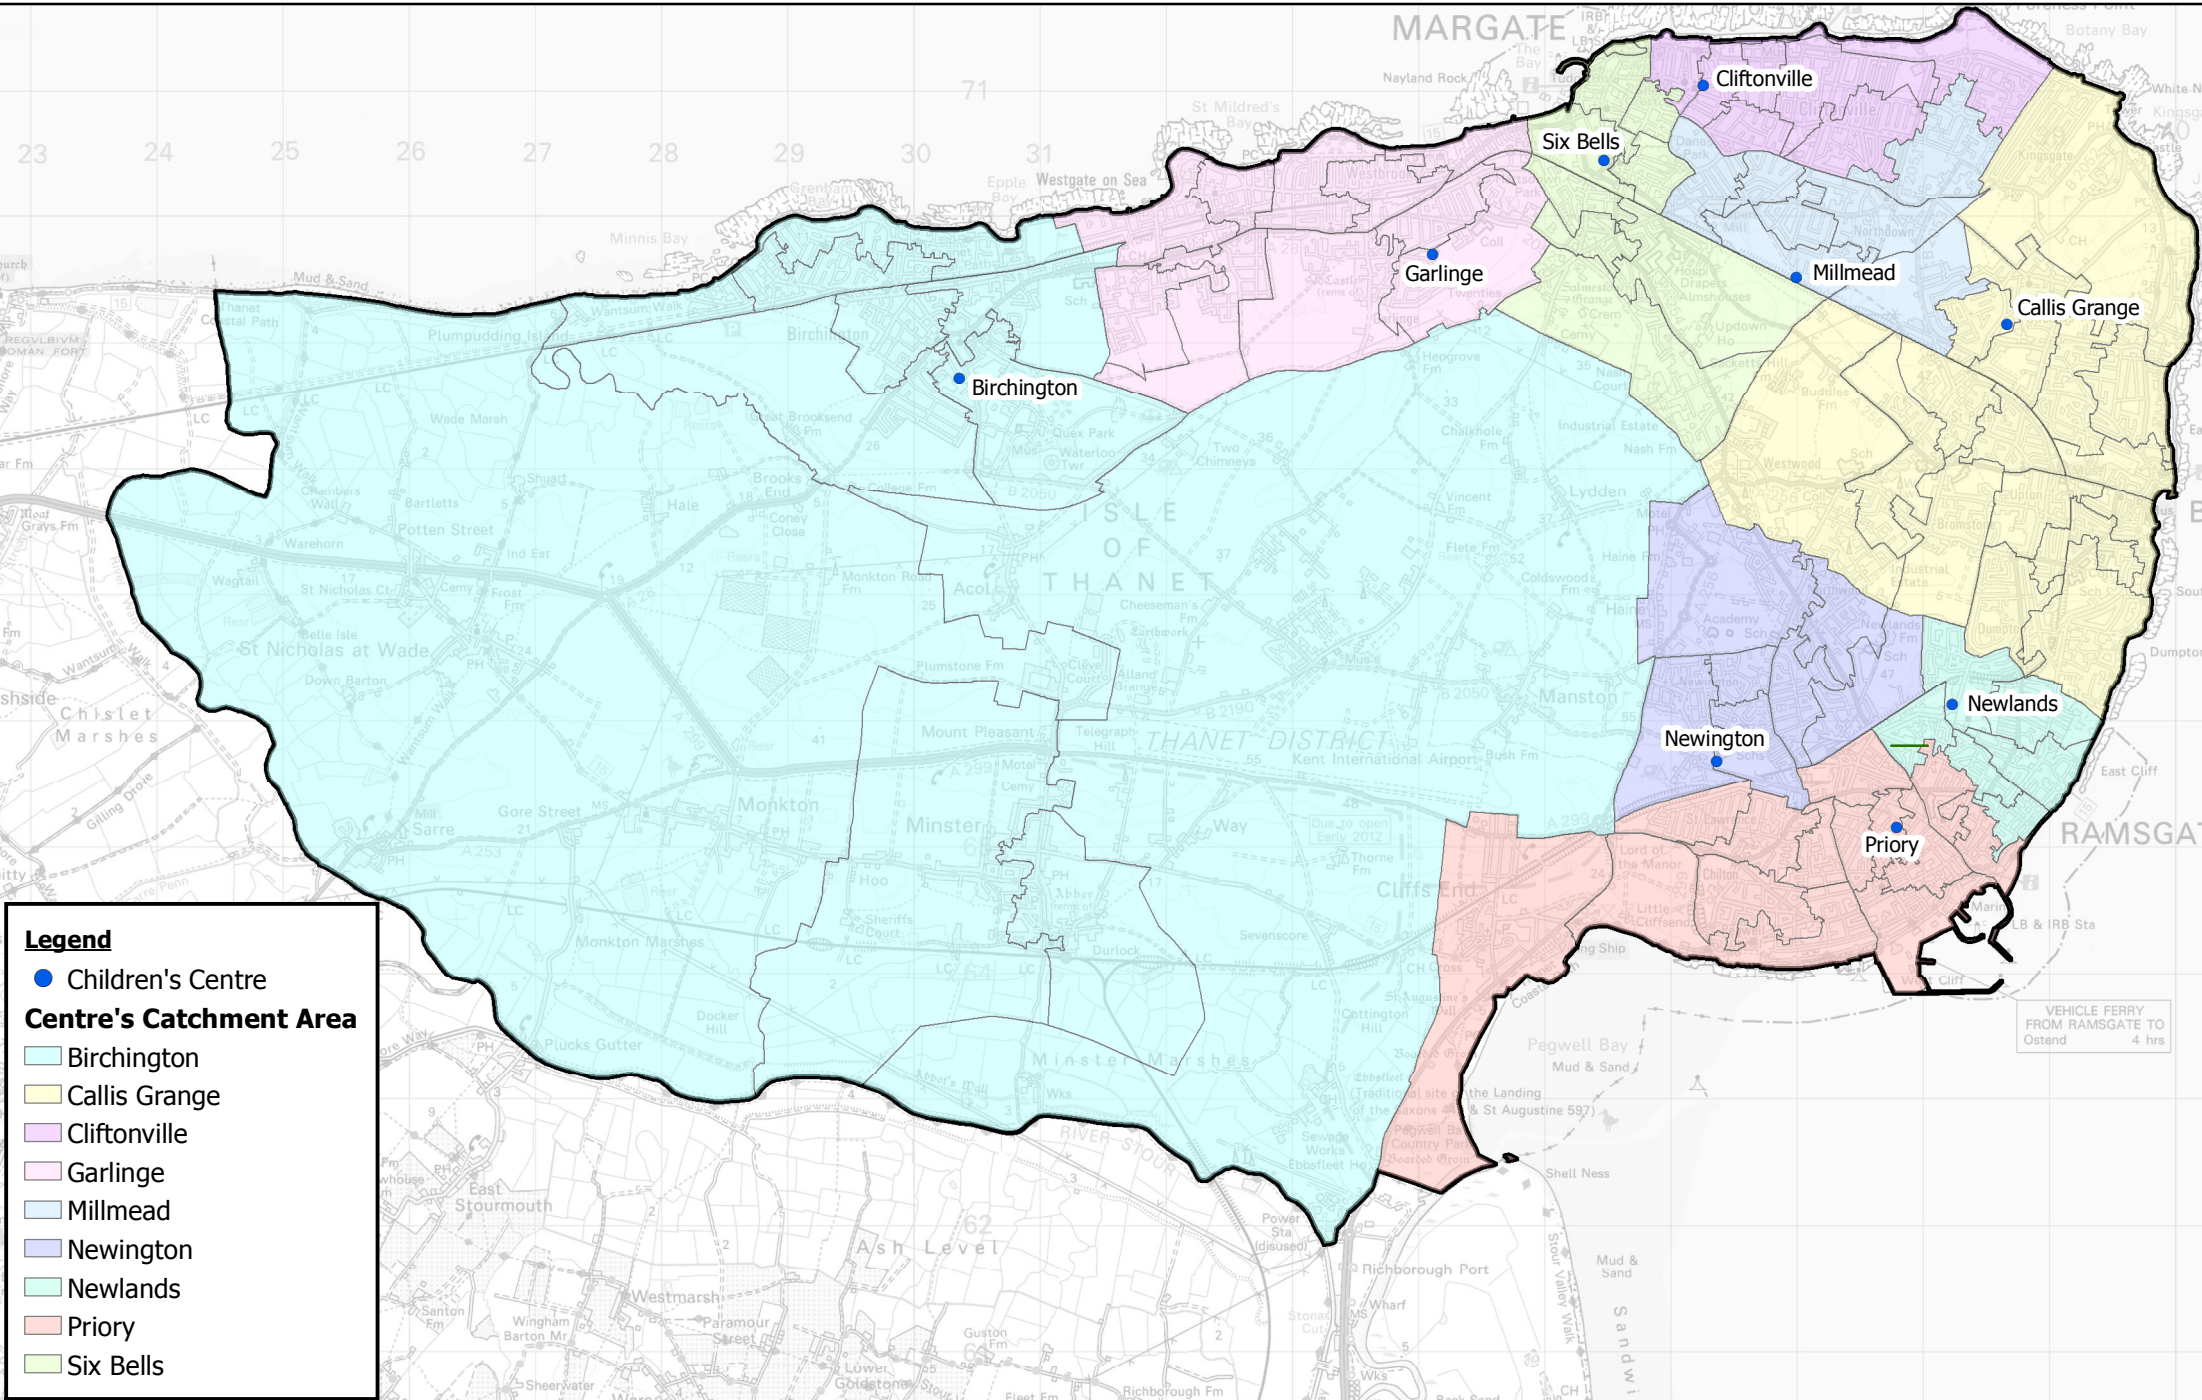

# Children's Centres In Thanet District 2015

**Legend**

- Children's Centre
- Centre's Catchment Area**
- Birchington
- Callis Grange
- Cliftonville
- Garlinge
- Millmead
- Newington
- Newlands
- Priory
- Six Bells