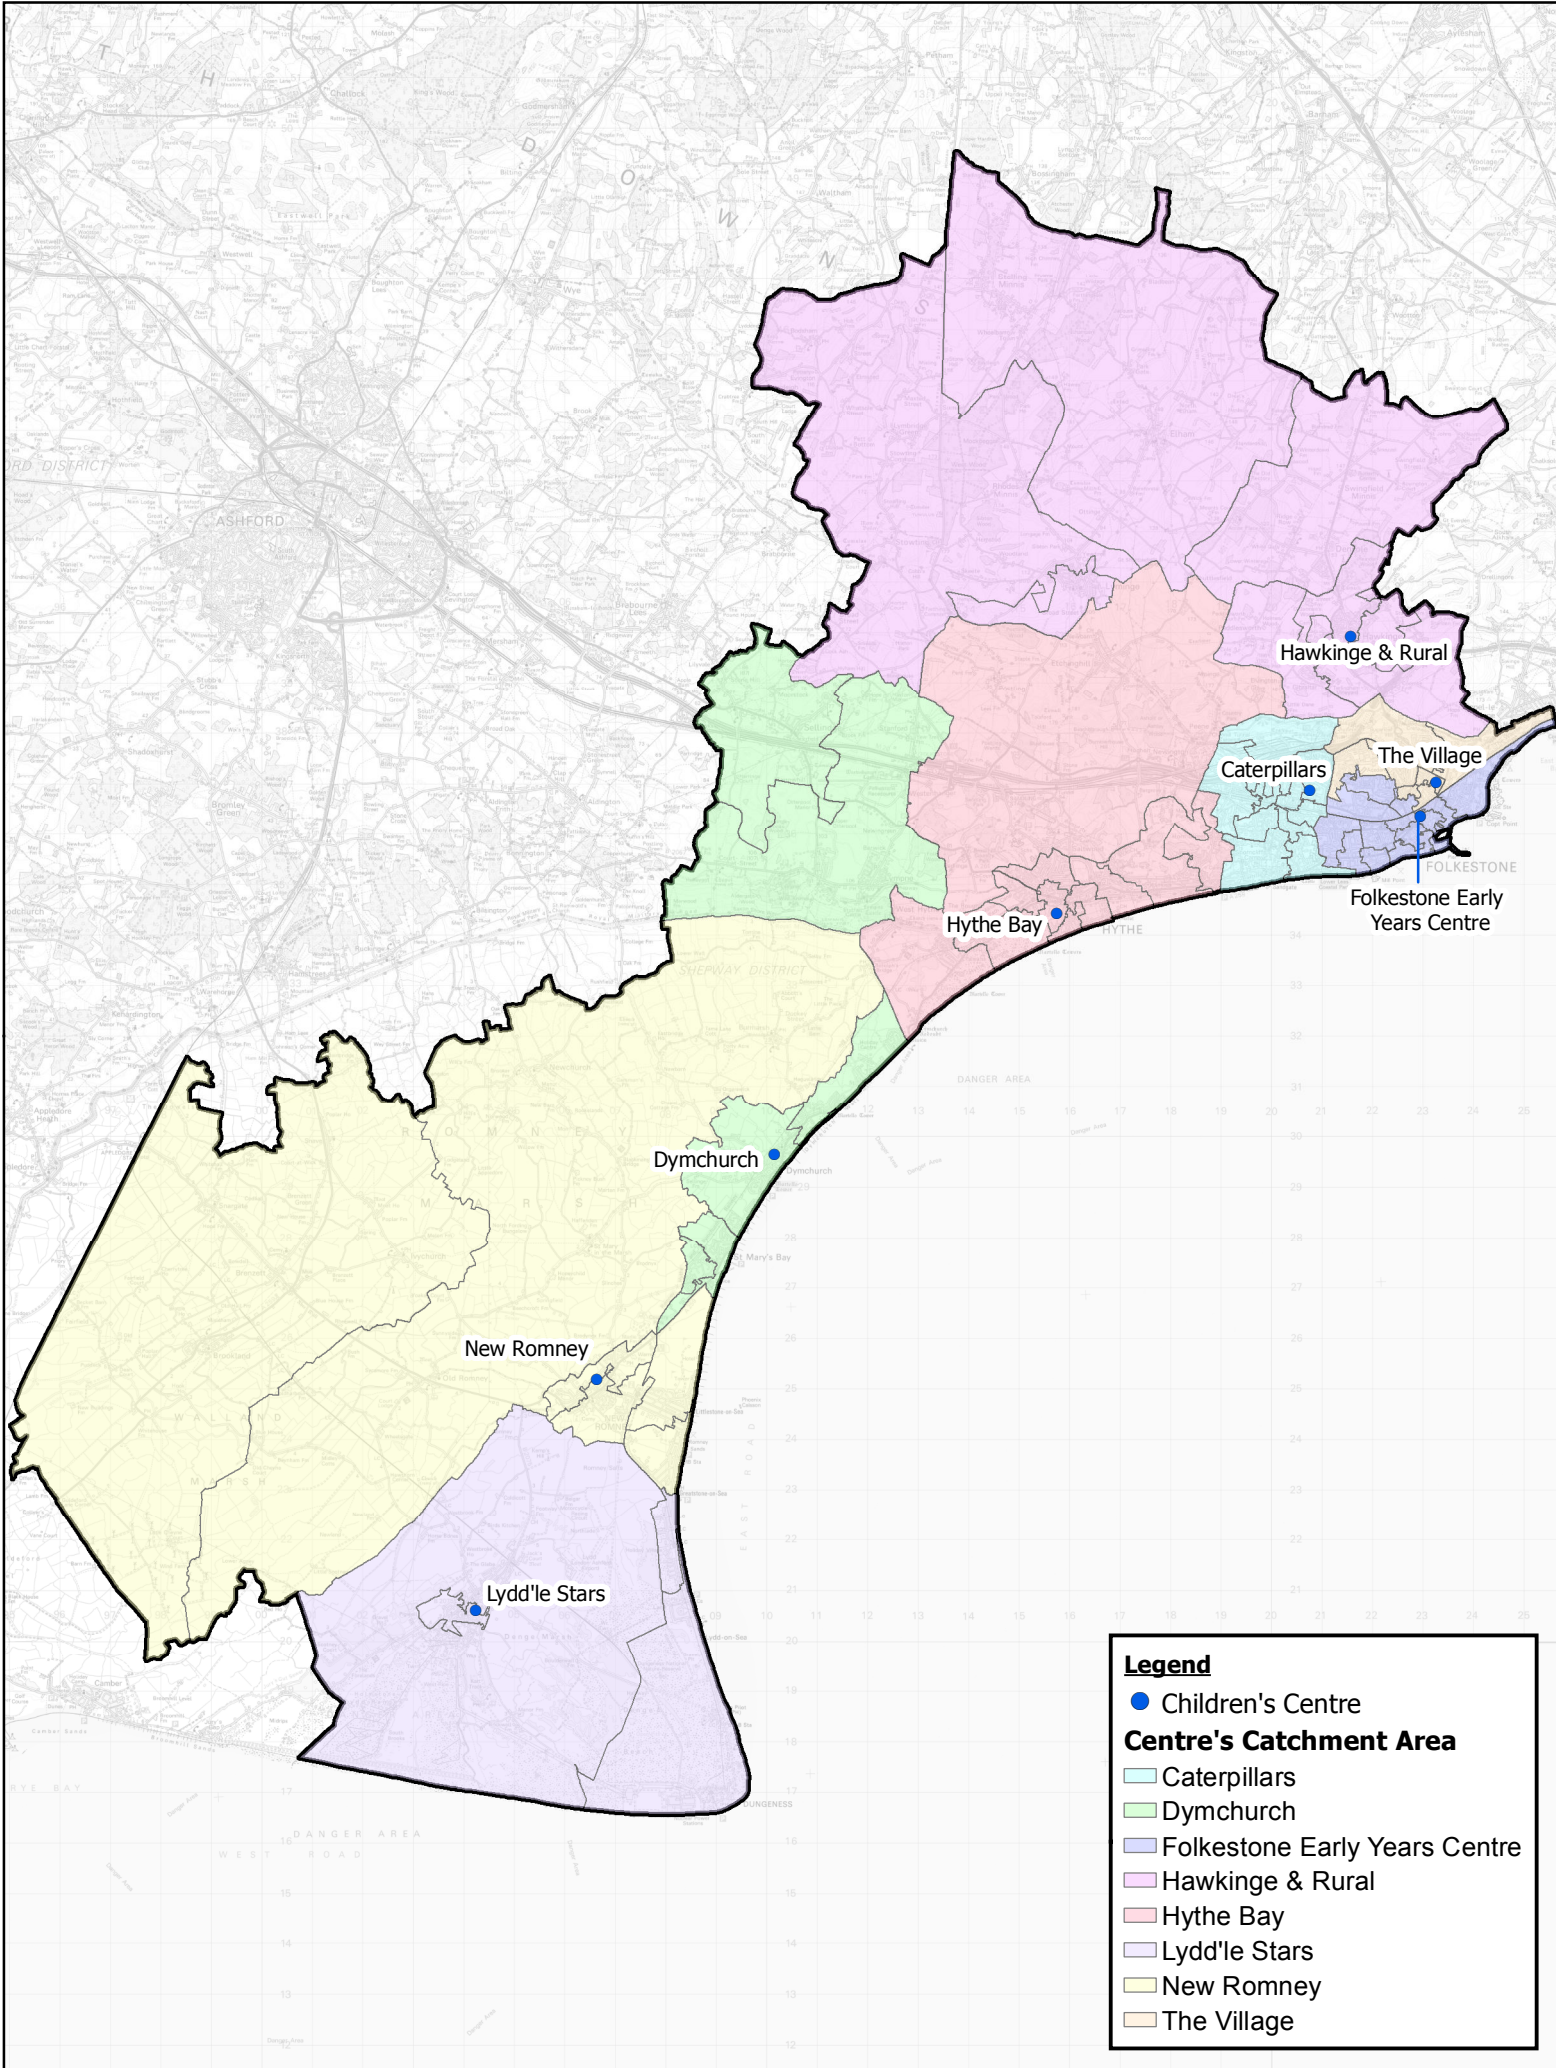

Children's Centres In Shepway District 2015

Legend

- Children's Centre

Centre's Catchment Area

- Light Cyan Caterpillars
- Light Green Dymchurch
- Light Blue Folkestone Early Years Centre
- Light Purple Hawkinge & Rural
- Light Red/Pink Hythe Bay
- Light Purple Lydd'le Stars
- Light Yellow New Romney
- Light Orange The Village