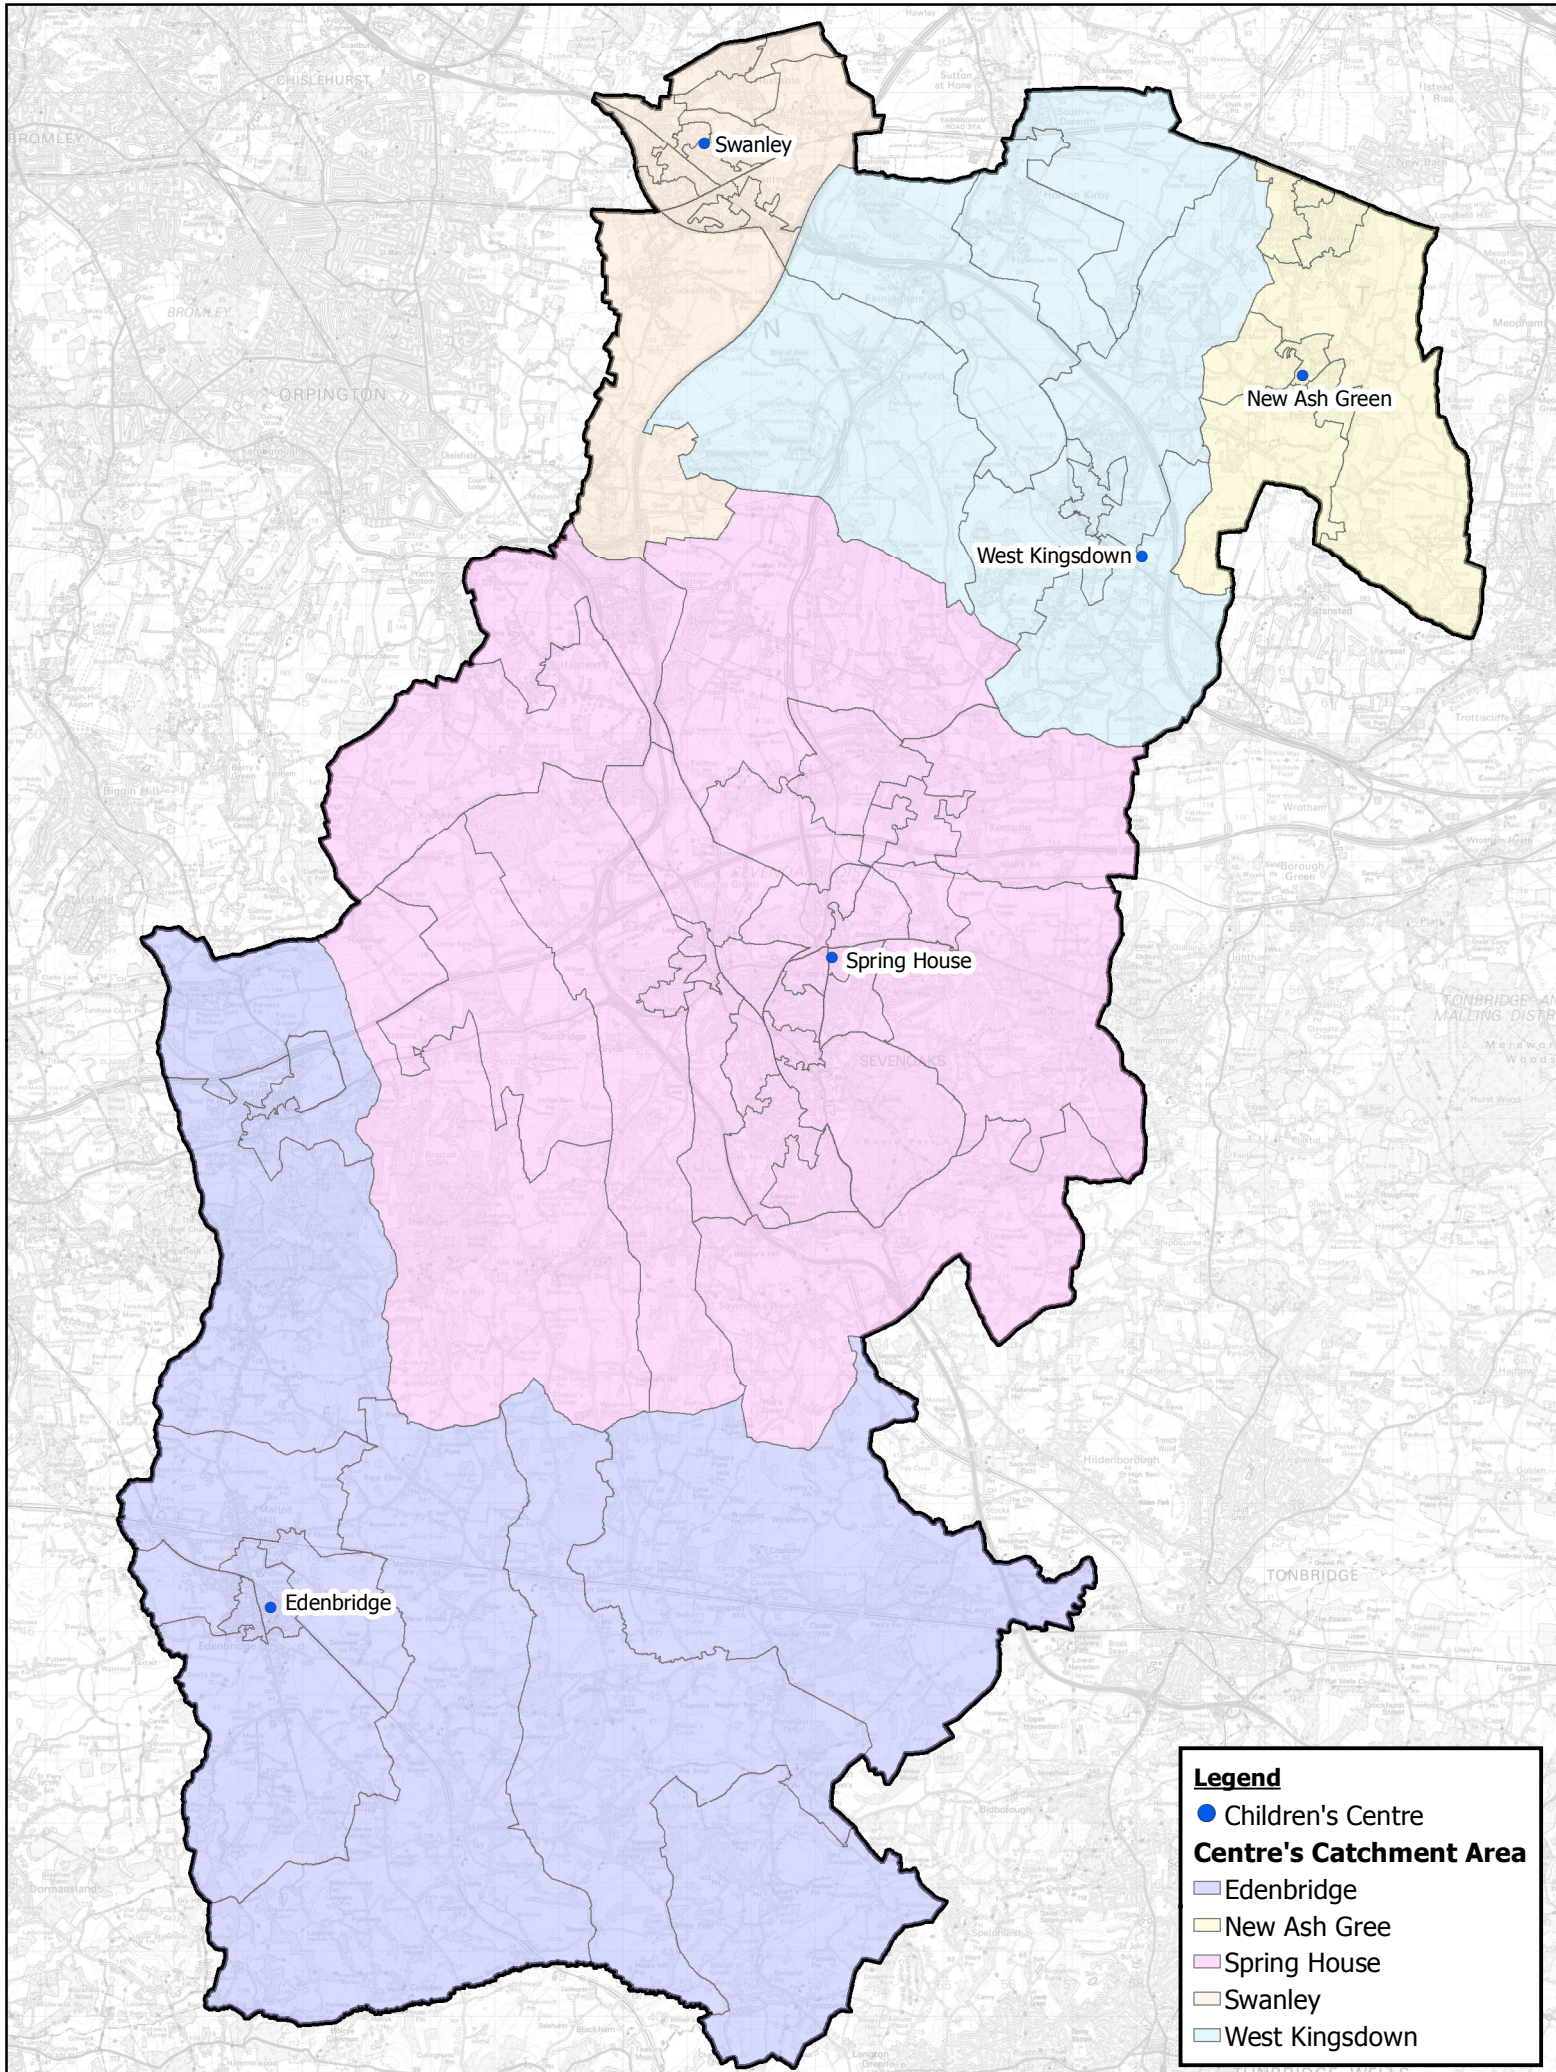

Children's Centres In Sevenoaks District 2015

Legend

- Children's Centre
- Centre's Catchment Area**
- Edenbridge
- New Ash Gree
- Spring House
- Swanley
- West Kingsdown